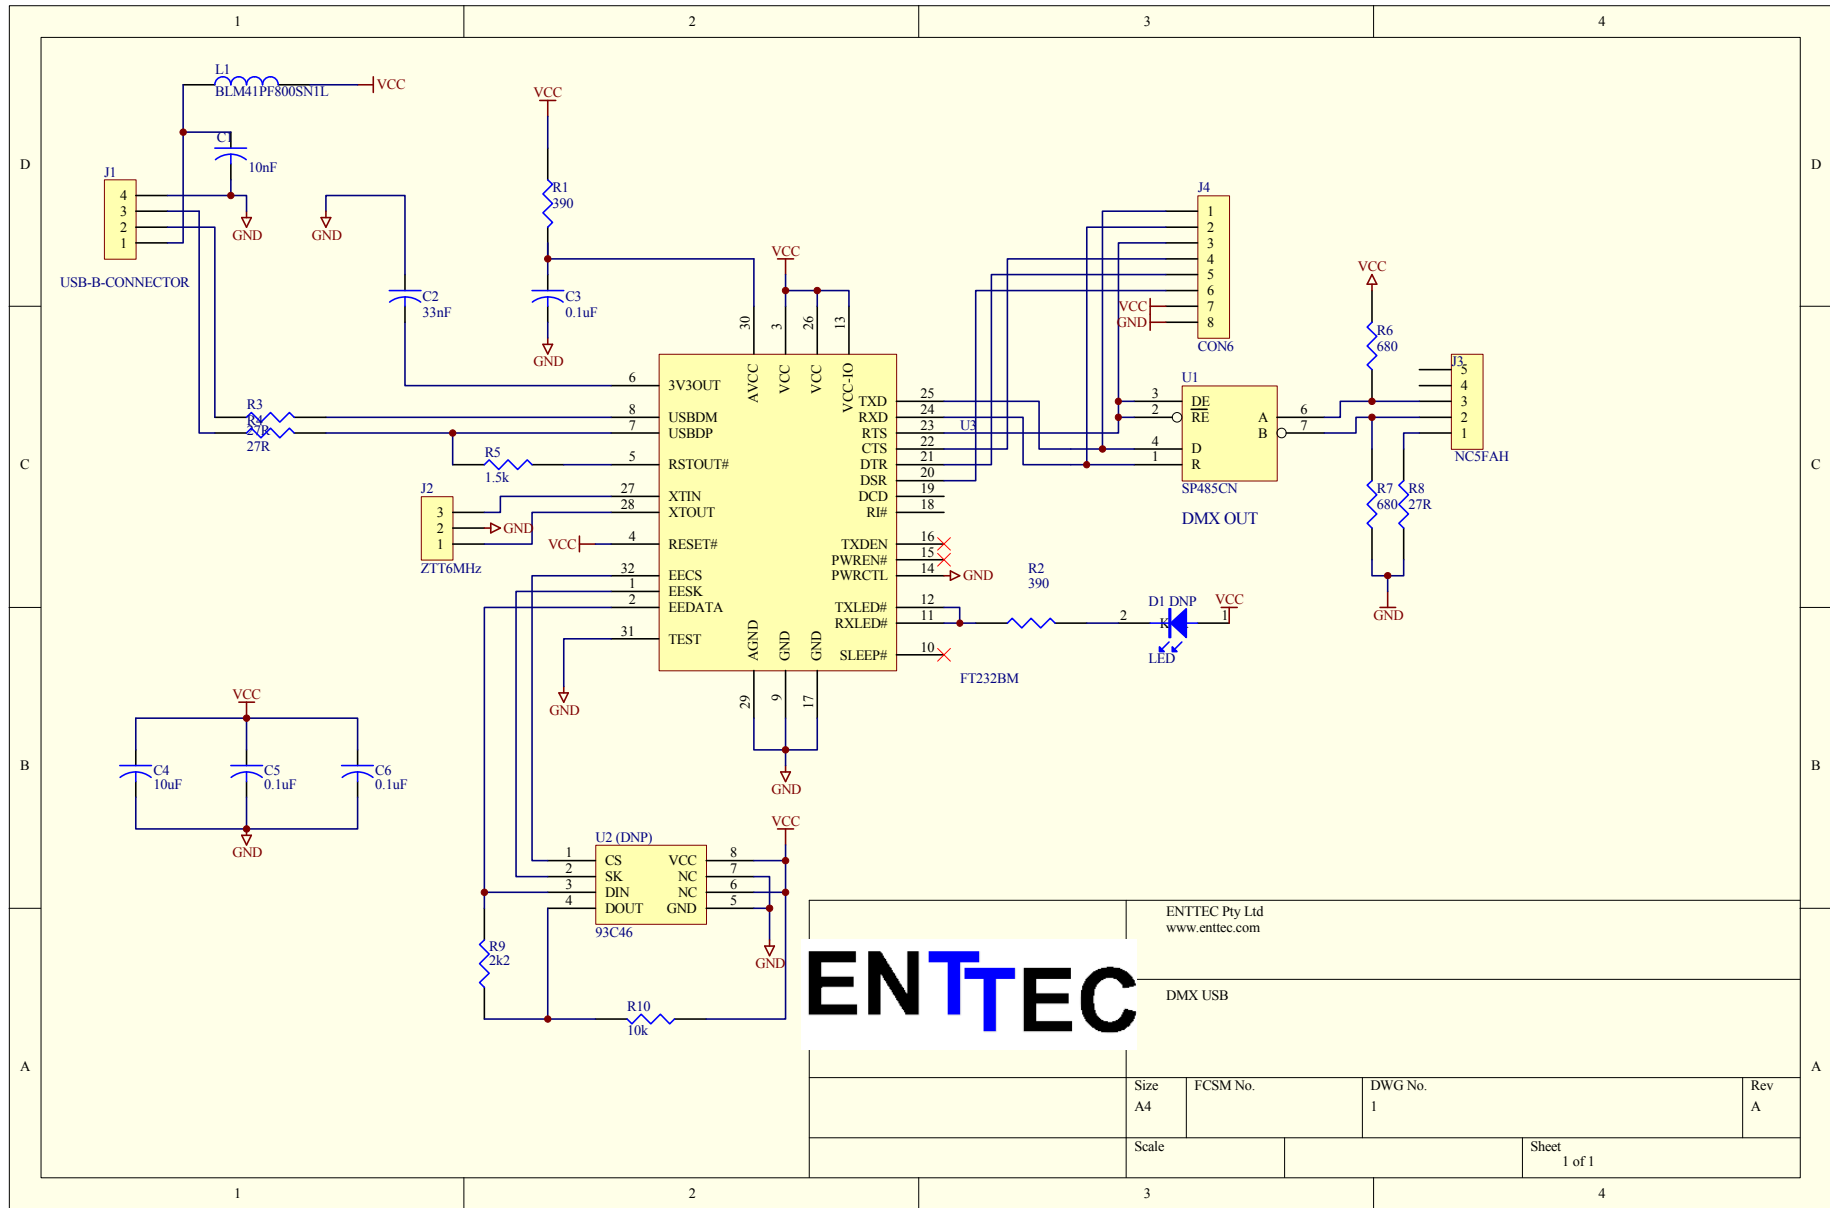

ENTTEC

ENTTEC Pty Ltd
www.enttec.com

DMX USB

Size A4	FCSM No.	DWG No. 1	Rev A
Scale	Sheet 1 of 1		