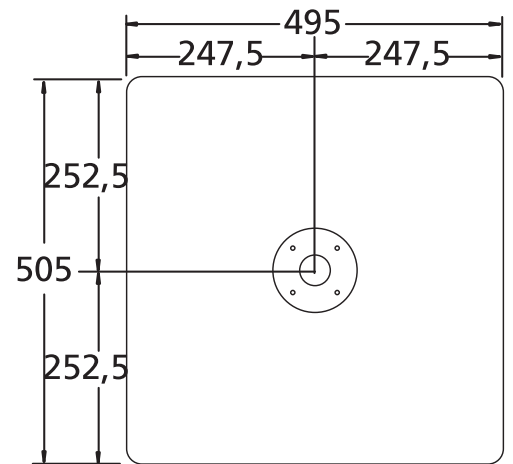

215SA

processor controlled active subwoofer with built-in STEREO electronic cross-over

Front view

Side view

ALL UNITS IN MILLIMETERS