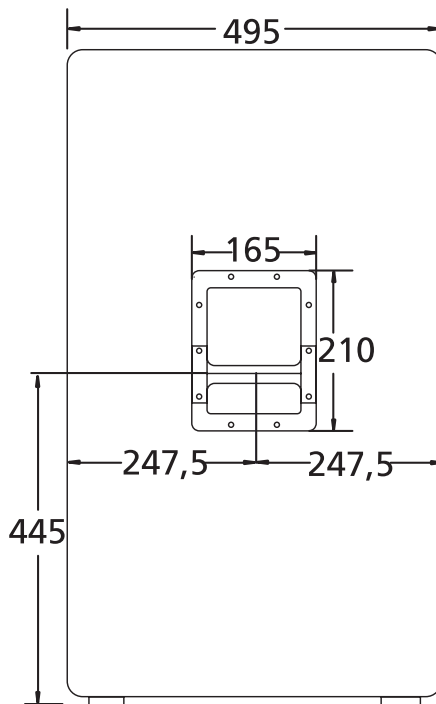

215SA

processor controlled active subwoofer with built-in STEREO electronic cross-over

Front view

Side view

ALL UNITS IN MILLIMETERS