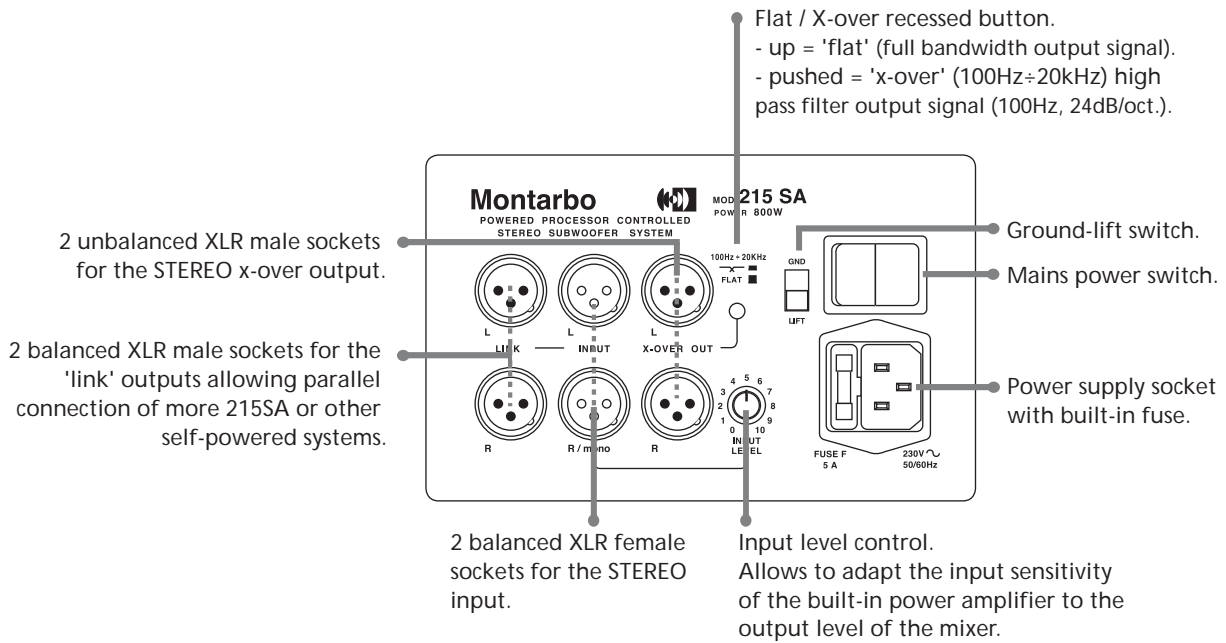

215SA

processor controlled active subwoofer with built-in STEREO electronic cross-over

Front view

Side view

ALL UNITS IN MILLIMETERS