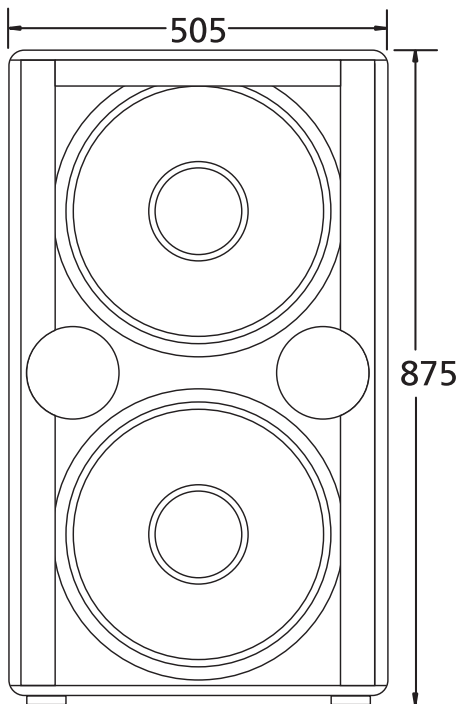

215SA

processor controlled active subwoofer with built-in STEREO electronic cross-over

Front view

Side view

ALL UNITS IN MILLIMETERS